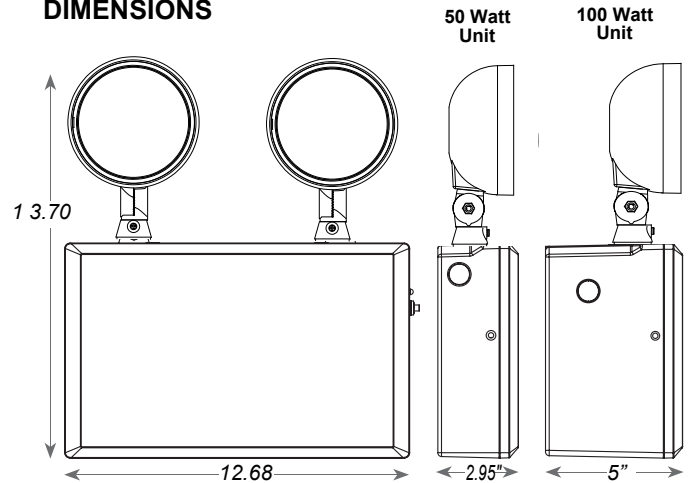

SEELEDXR

LED High Output Industrial Emergency Unit

ILLUMINATION:

- Ultra-bright, energy efficient, long-life White LED adjustable lamp heads provide up to 100-ft center-to-center spacing with a 6-ft path of egress at 15-ft mounting height.
- 6.0 watt (12 LEDs x 0.50 watt) per head.
- Adjustable glare-free PAR-Type lamp heads with all-inclusive lamp, reflector and lens assembly.

DIMENSIONS

ELECTRICAL INFORMATION

CATALOG NUMBER	INPUT WATTS (W)		INPUT AMPS (A)	
	120V	277V	120V	277V
SEELEDXR65	16.0	16.0	0.15	0.06
SEELEDXR610	30.0	30.0	0.28	0.12
SEELEDXR125	16.0	16.0	0.15	0.06
SEELEDXR1210	30.0	30.0	0.28	0.12