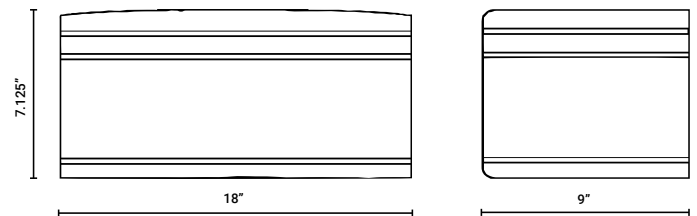

DIMENSIONS

POWER

POWER FACTOR >0.90 - THD <20

ORDERING INFORMATION

MODEL	WATTAGE UP	WATTAGE DOWN	COLOR TEMPERATURE (CCT)	HOUSING COLOR	OPTIONS & ACCESSORIES
PDCSHM-UD	12W				
		12W	27K 2700K - WARM WHITE	BZ BRONZE	MS MOTION SENSOR
		24W	30K 3000K - WARM WHITE	(STANDARD) WH	D1 0-10V DIMMING
		36W	35K 3500K - NEUTRAL WHITE	WHITE	D2 STEP DIMMING
		48W	40K 4000K - NEUTRAL WHITE	BL BLACK	EM EMERGENCY BATTERY PACK
		60W	50K 5000K - COOL WHITE	SL SILVER	V1* 480/347V INPUT (120-277V STANDARD)
			55K 5500K - DAYLIGHT	CC CUSTOM COLOR	

*NOT AVAILABLE WITH A PHOTOCELL OR MOTION SENSOR