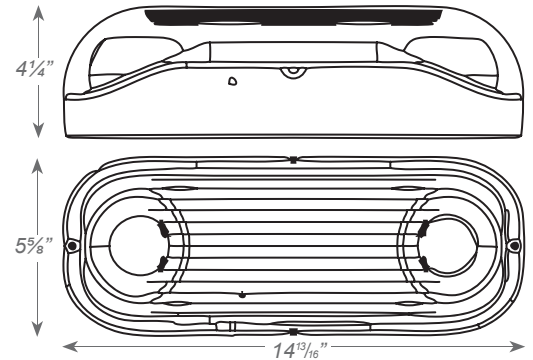

DIMENSIONS

WARRANTY / LISTING:

- Five year warranty on all electronics and housing. Battery prorated for two years.
- Meets UL924, NFPA 101 Life Safety Code, NEC, OSHA, Local and State Codes.
- UL Listed for wet locations (20°C – 40°C).

STANDARD

OPTIONAL

ELECTRICAL INFORMATION

CATALOG NUMBER	INPUT WATTS (W)		INPUT AMPS (A)	
	120V	277V	120V	277V
SEEM6WL-WP-PLED	6.0	6.2	0.053	0.025
SEEM6WL-WP-CW-PLED	5.3	6.0	0.050	0.025

ORDERING INFORMATION

Sample Part Number: SEEM6WL-WP-PLED

MODEL	HOUSING COLOR		LAMP		OPTIONS			
SEEM6WL	(blank)	Gray	WP	Wet Location	PLED	7.0W High Lumen White LED Lamps standard	CW	Internal heater with battery blanket
	B	Black					USA	Assembled in USA
							SDT	Self-Diagnostics¹
							CEC	Certified to CEC under Title 20 Regulations

¹ Not available with CEC option